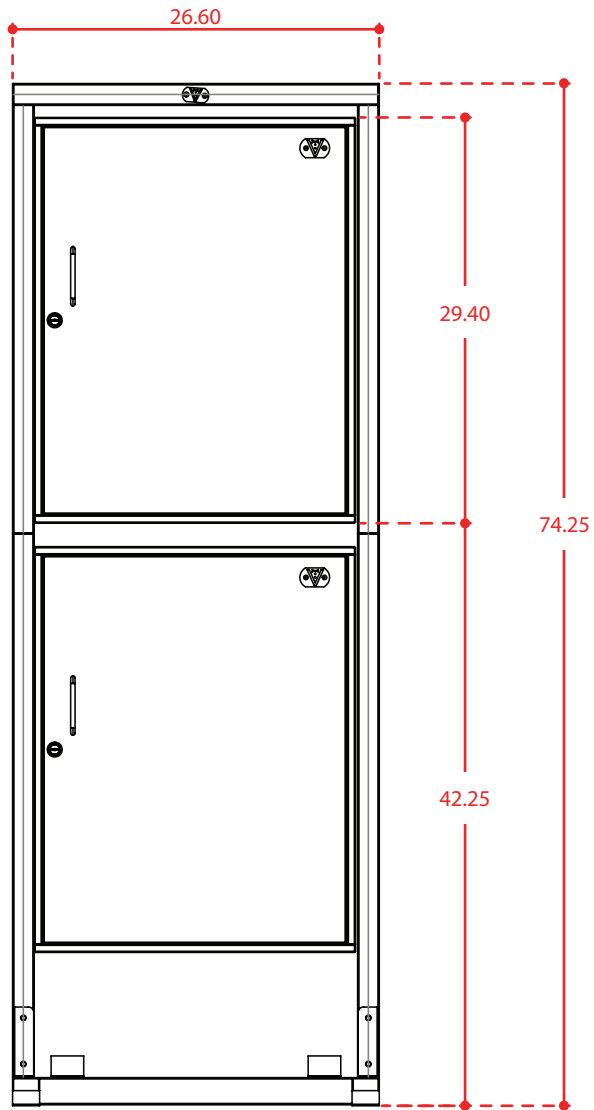

THE VALET SPOT™

100 Keybox with Stand

THE VALET SPOT™

100 Keybox (x2) with Stand