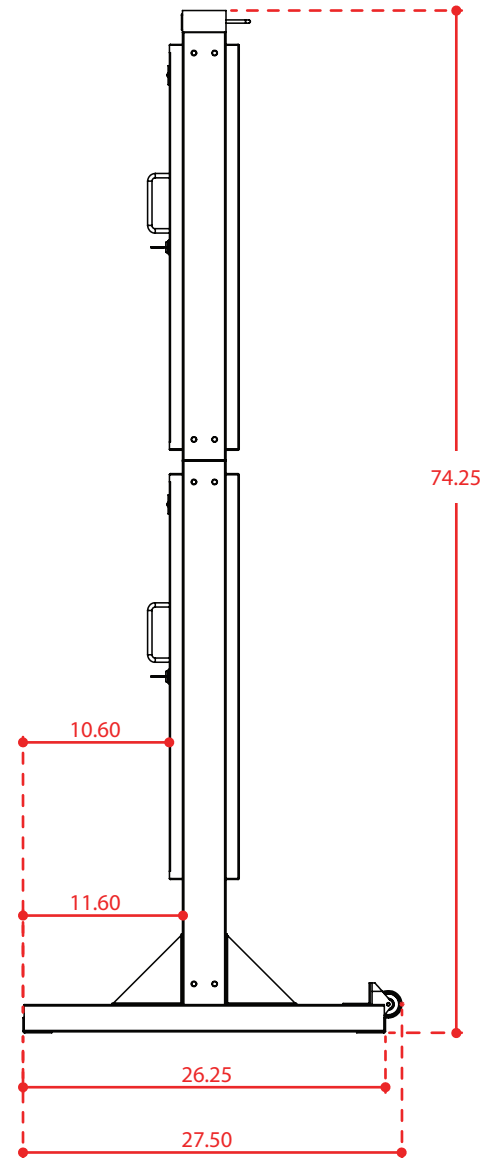

THE VALET SPOT™

100 Keybox with Stand

THE VALET SPOT™

100 Keybox (x2) with Stand