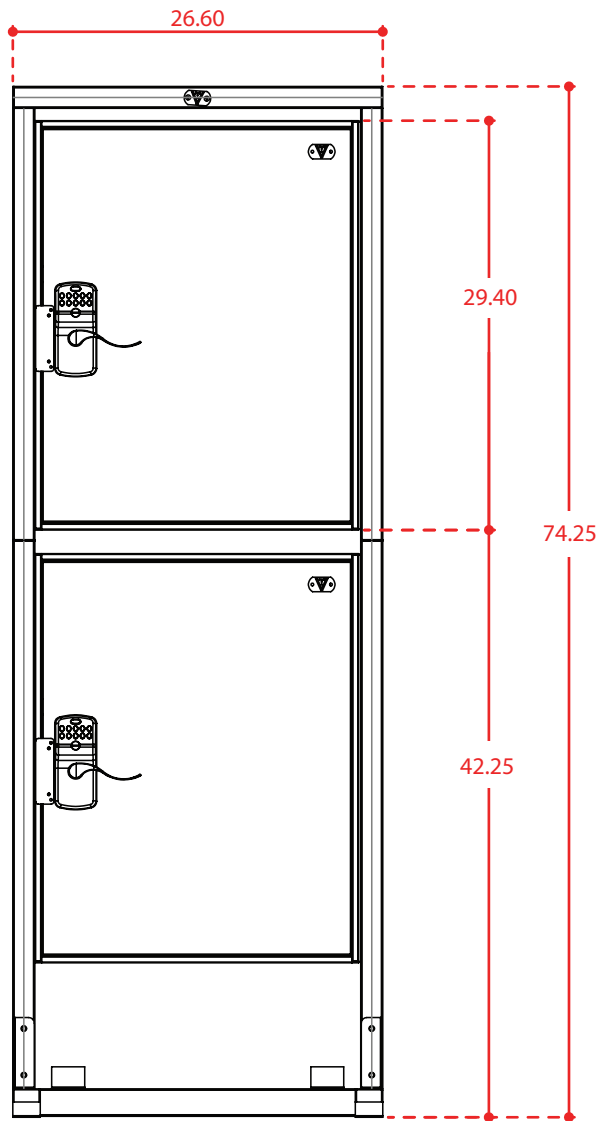

THE VALET SPOT™

200 Keybox with Keypad & Stand

ALL DIMENSIONS ARE IN INCHES. THE INFORMATION CONTAINED WITHIN THIS DOCUMENT IS THE SOLE PROPERTY OF THE HOSTESS STATION COMPANY. ANY REPRODUCTION IN PART OR AS A WHOLE WITHOUT THE WRITTEN PERMISSION OF THE HOSTESS STATION COMPANY IS PROHIBITED.

THE VALET SPOT™

200 Keybox with Keypad (x2) & Stand