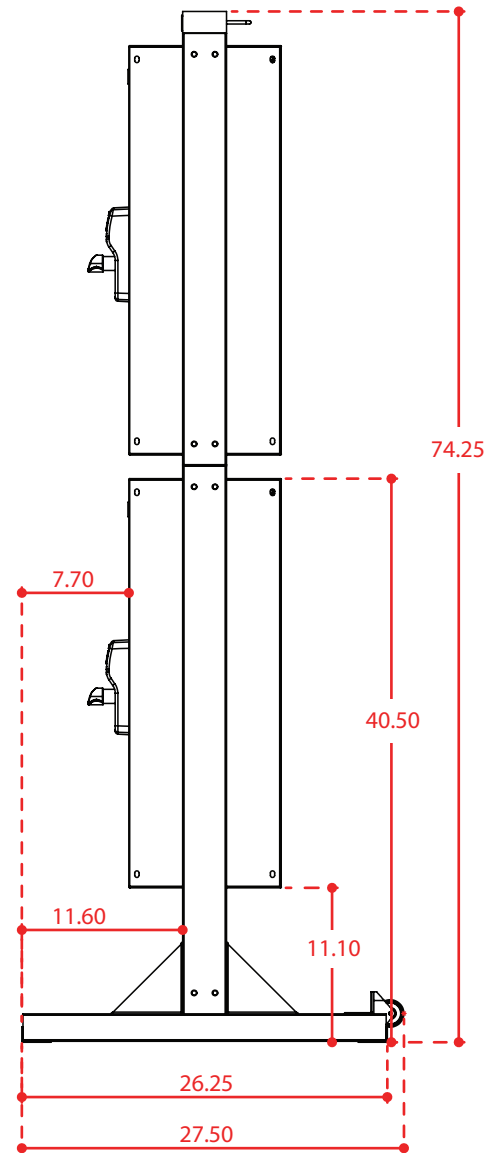

THE VALET SPOT™

200 Keybox with Keypad & Stand

ALL DIMENSIONS ARE IN INCHES. THE INFORMATION CONTAINED WITHIN THIS DOCUMENT IS THE SOLE PROPERTY OF THE HOSTESS STATION COMPANY. ANY REPRODUCTION IN PART OR AS A WHOLE WITHOUT THE WRITTEN PERMISSION OF THE HOSTESS STATION COMPANY IS PROHIBITED.

THE VALET SPOT™

200 Keybox with Keypad (x2) & Stand