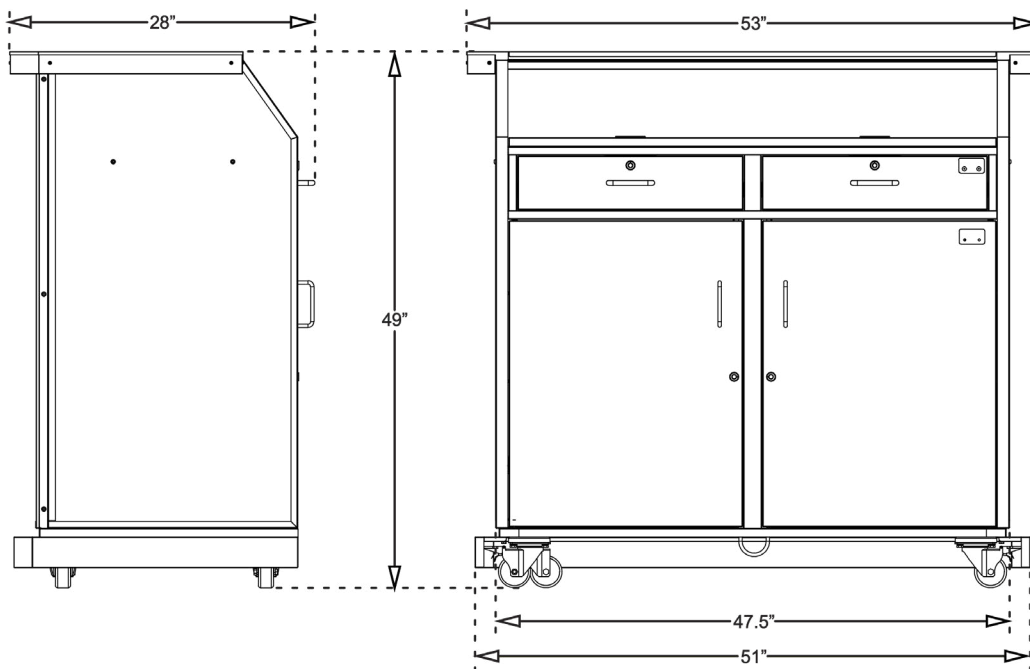

**TOTAL COST
BEFORE DELIVERY**

$3,920 (basic options)