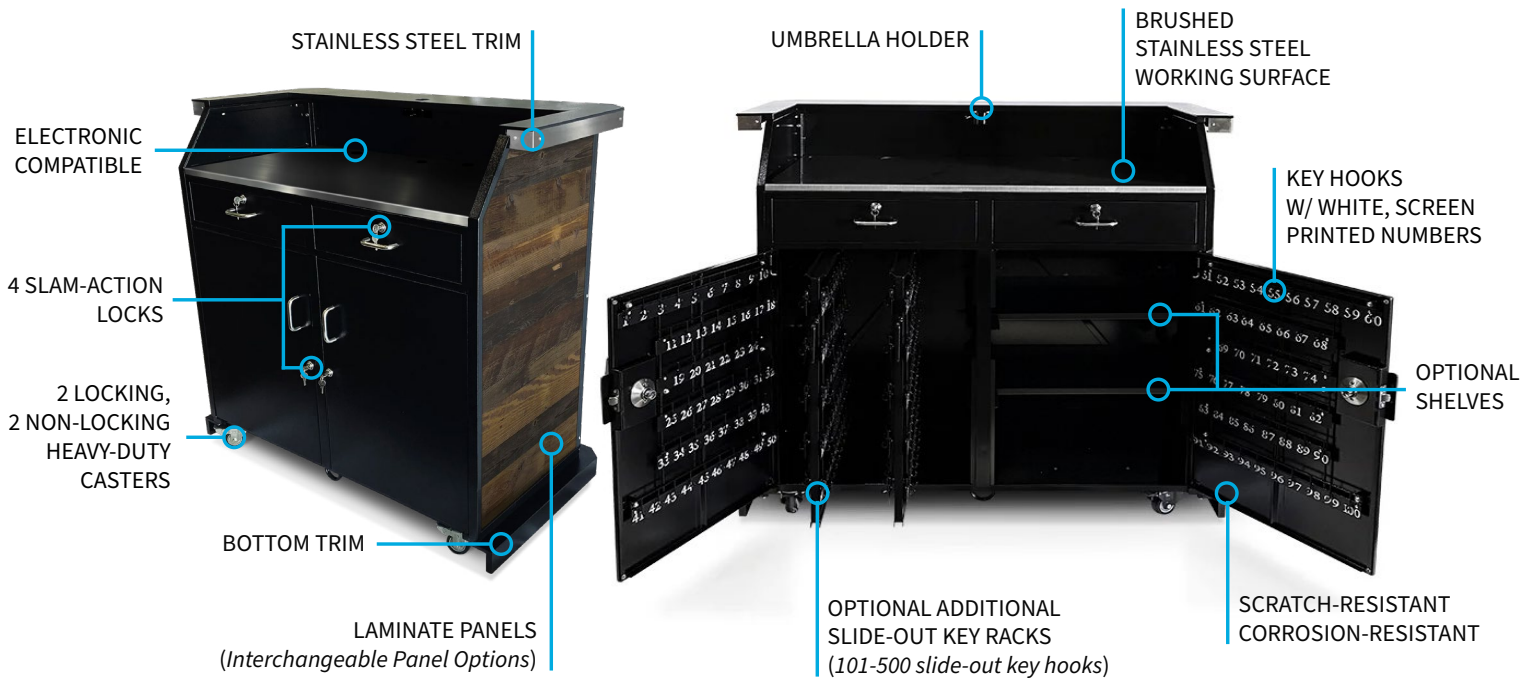

**TOTAL COST
BEFORE DELIVERY**

$3,920 (basic options)