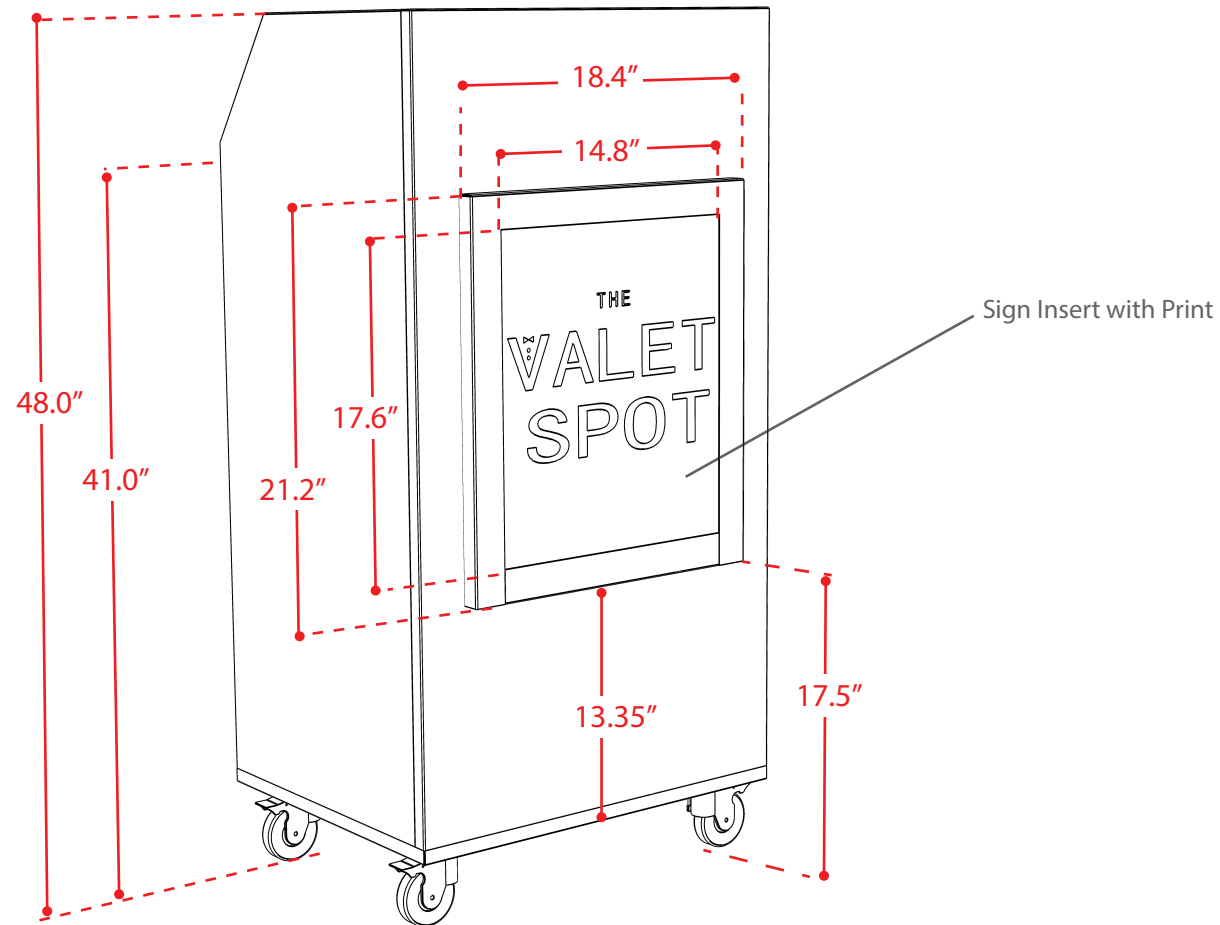

Sign insert Dimensions: 465mm x 535mm, (18.30 in x 21.06 in)

Sign Viewable Area : 377mm x 447mm, (14.80 in x 17.60 in)

THE VALET SPOT™

Standard Podium with Sign