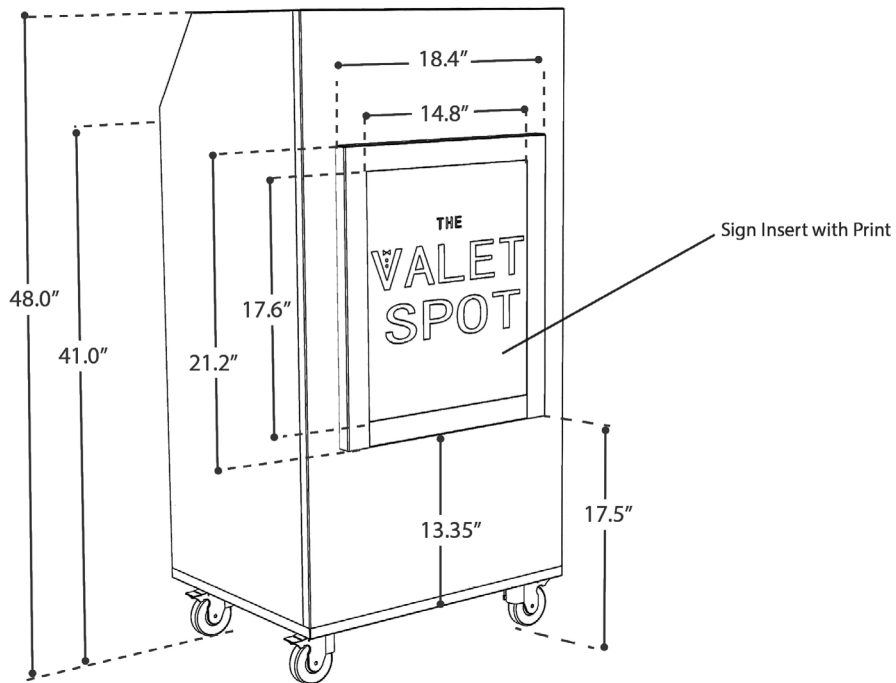

Dimensions: 24"W x 19"D x 48"H

Weight: 110 lbs.

Interior Upgrades

Door Lock

Combination Lock + \$95.20

Simplex Pushbutton Combination + \$358.40

Schlage Keypad Lock + \$504.00

Key hooks

Podium Cover + \$89.60

Heavy Duty Podium Cover + \$128.80

Valet Umbrella + \$285.60

Valet Flap Umbrella + \$336.00

Key Fob Pouch + \$39.20/ pack of 10

Key Fob Pouch - RFID Protection + \$28 / pack of 5

**TOTAL COST
BEFORE DELIVERY**