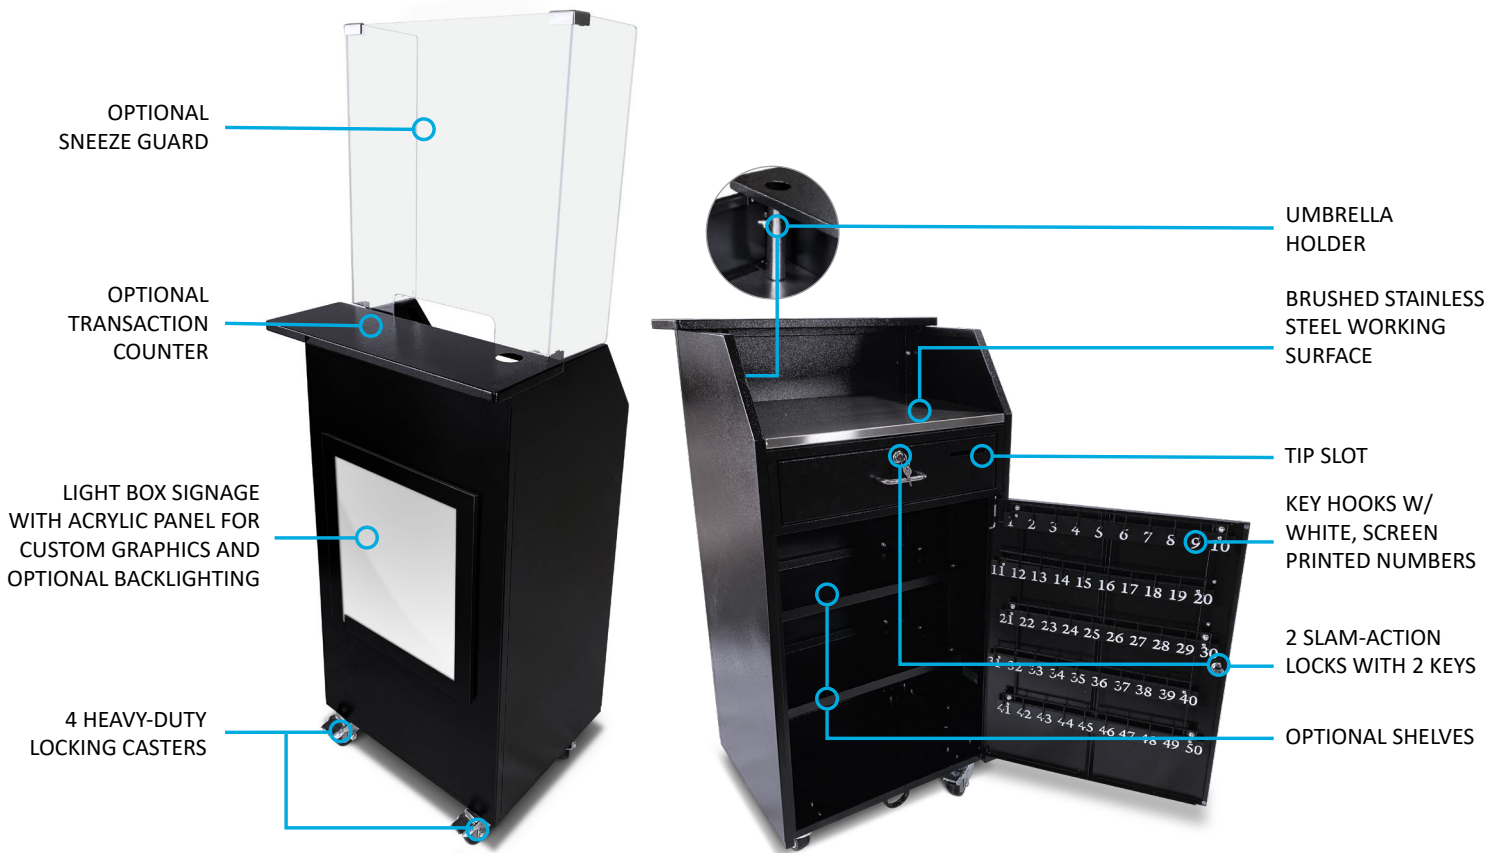

Light Box Valet Podium

Designed for drive-thrus, the Light Box Valet Podium is a twist on the Standard Podium that adds LED backlit signage to boost branding and visibility. It serves as a mobile hub for order-takers who interact with customers directly in car lines, enhancing efficiency and customer experience.

The intelligent design offers the added benefit of space to secure, organize, and protect keys and other supplies.

Light box Valet Podium with Optional Custom Print and LED Kit

Basic Features

- Light box signage with acrylic panel for custom graphics and optional LED backlighting.
- 50-200 key capacity
- 18 gauge sheet metal
- Scratch-resistant textured black finish
- Key hooks w/ white, screen printed numbers
- Corrosion-resistant hardware (zinc-coated)
- Brushed stainless steel working surface
- Umbrella holder
- 4 Heavy-duty Locking casters
- 2 Metal slam-action locks with 2 keys
- Tip slot
- Replaceable parts
- Pre-assembled
- Manufacturer's Warranty

Dimensions: 24"W x 19"D x 48"H

Weight: 110 lbs.

Interior Upgrades

Door Lock

Combination Lock + \$95.20

Simplex Pushbutton Combination + \$358.40

Schlage Keypad Lock + \$504.00

Key hooks

Podium Cover + \$89.60

Heavy Duty Podium Cover + \$128.80

Valet Umbrella + \$285.60

Valet Flap Umbrella + \$336.00

Key Fob Pouch + \$39.20/ pack of 10

Key Fob Pouch - RFID Protection + \$28 / pack of 5

**TOTAL COST
BEFORE DELIVERY**