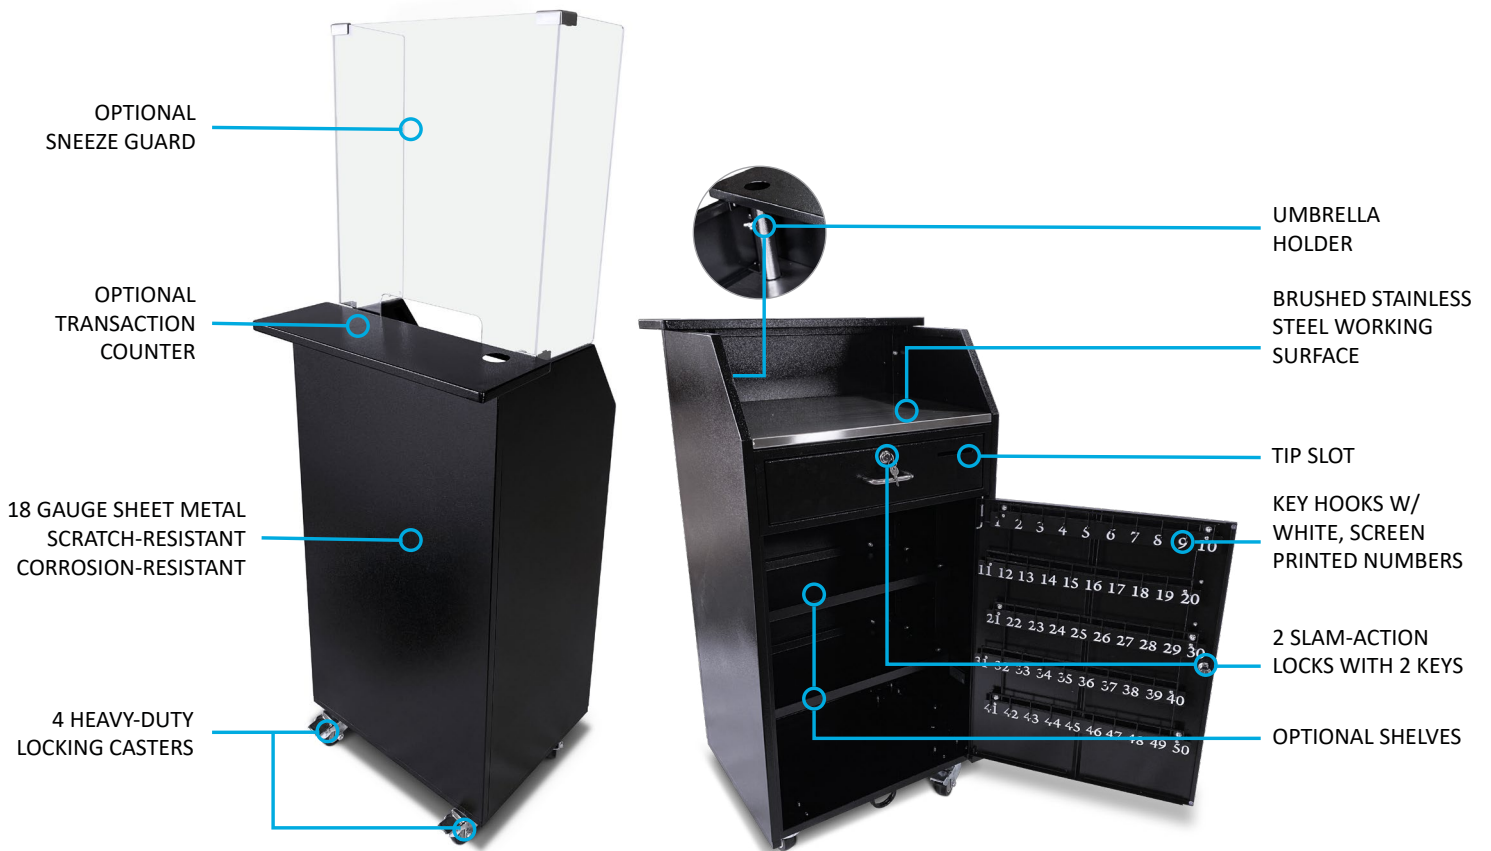

Standard Valet Podium

Economical | Intelligent Design | Fast Shipping

Our Standard Podium features high quality all metal construction and an intelligent design making it both durable and functional. It includes all the essential features you need in a valet podium and is aggressively priced to meet the tightest of budgets.

Basic Features

- 50-200 key capacity
- 18 gauge sheet metal
- Scratch-resistant textured black finish
- Key hooks w/ white, screen printed numbers
- Corrosion-resistant hardware (zinc-coated)
- Brushed stainless steel working surface
- Umbrella holder
- 4 Heavy-duty Locking casters
- 2 Metal slam-action locks with 2 keys
- Tip slot
- Replaceable parts
- Pre-assembled
- Manufacturer's Warranty

100 + \$67.20

150 + \$134.40

200 + \$201.60

Cash Tray Drawer Insert + \$72.80

Heavy Duty Lockable Tip Box + \$67.20

Large Heavy Duty Lockable Tip Box + \$78.40

Short Shelf + \$28.00

Long Shelf + \$56.00

Accessories

Podium Cover + \$89.60

Heavy Duty Podium Cover + \$128.80

Valet Umbrella + \$285.60

Valet Flap Umbrella + \$336.00

Key Fob Pouch + \$39.20/ pack of 10

Key Fob Pouch - RFID Protection
+ \$28 / pack of 5