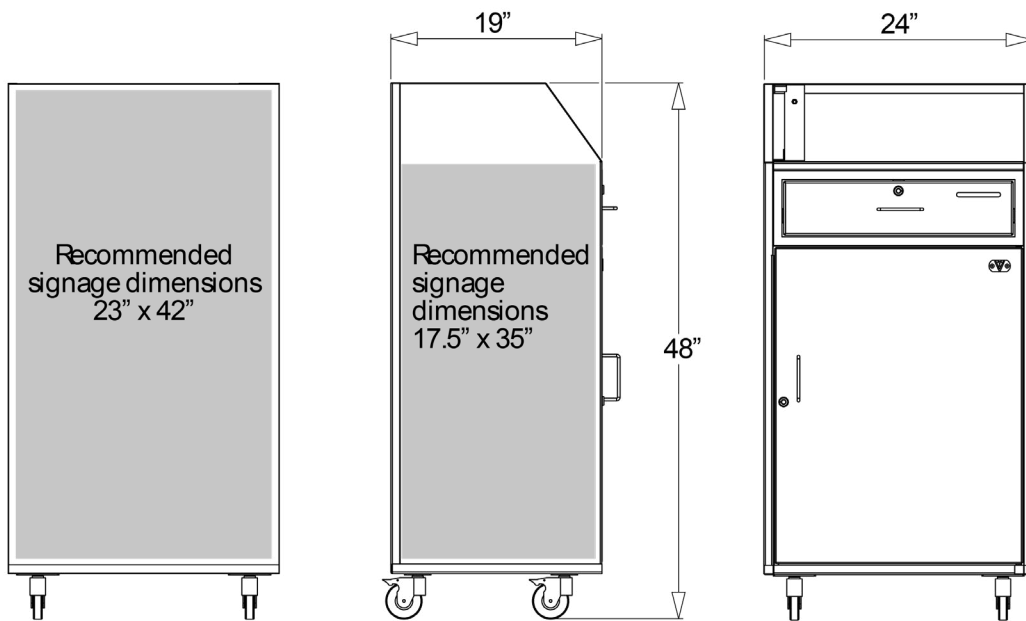

**TOTAL COST
BEFORE DELIVERY**

$868 (basic options)