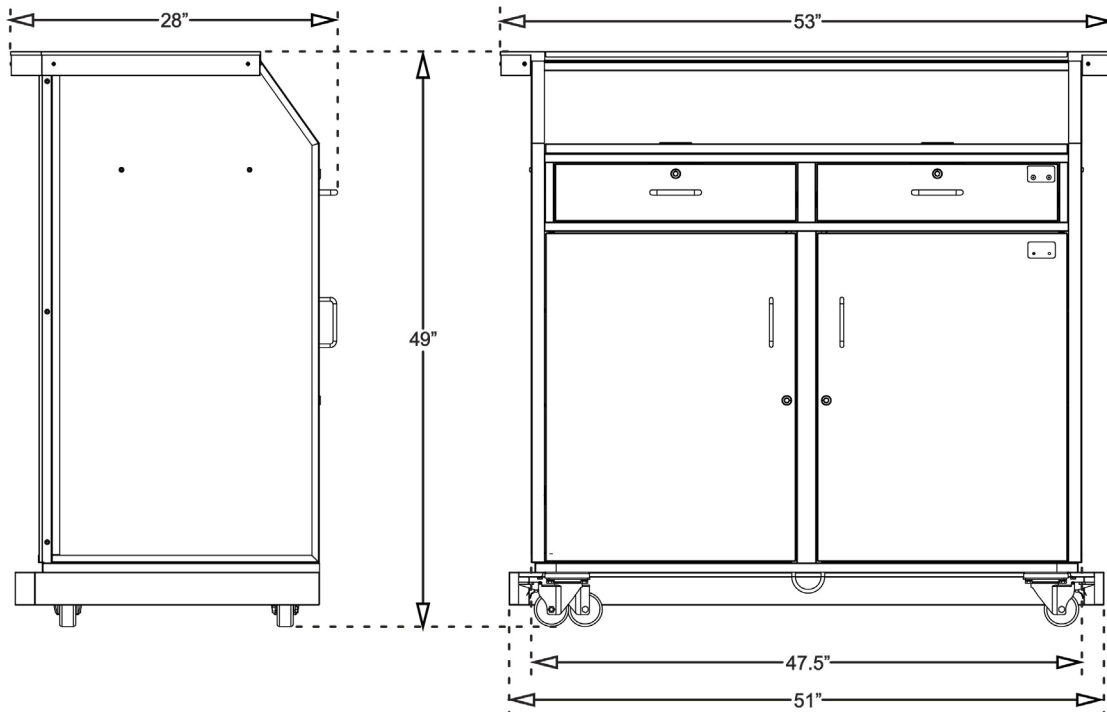

**TOTAL COST
BEFORE DELIVERY**

$3,920 (basic options)