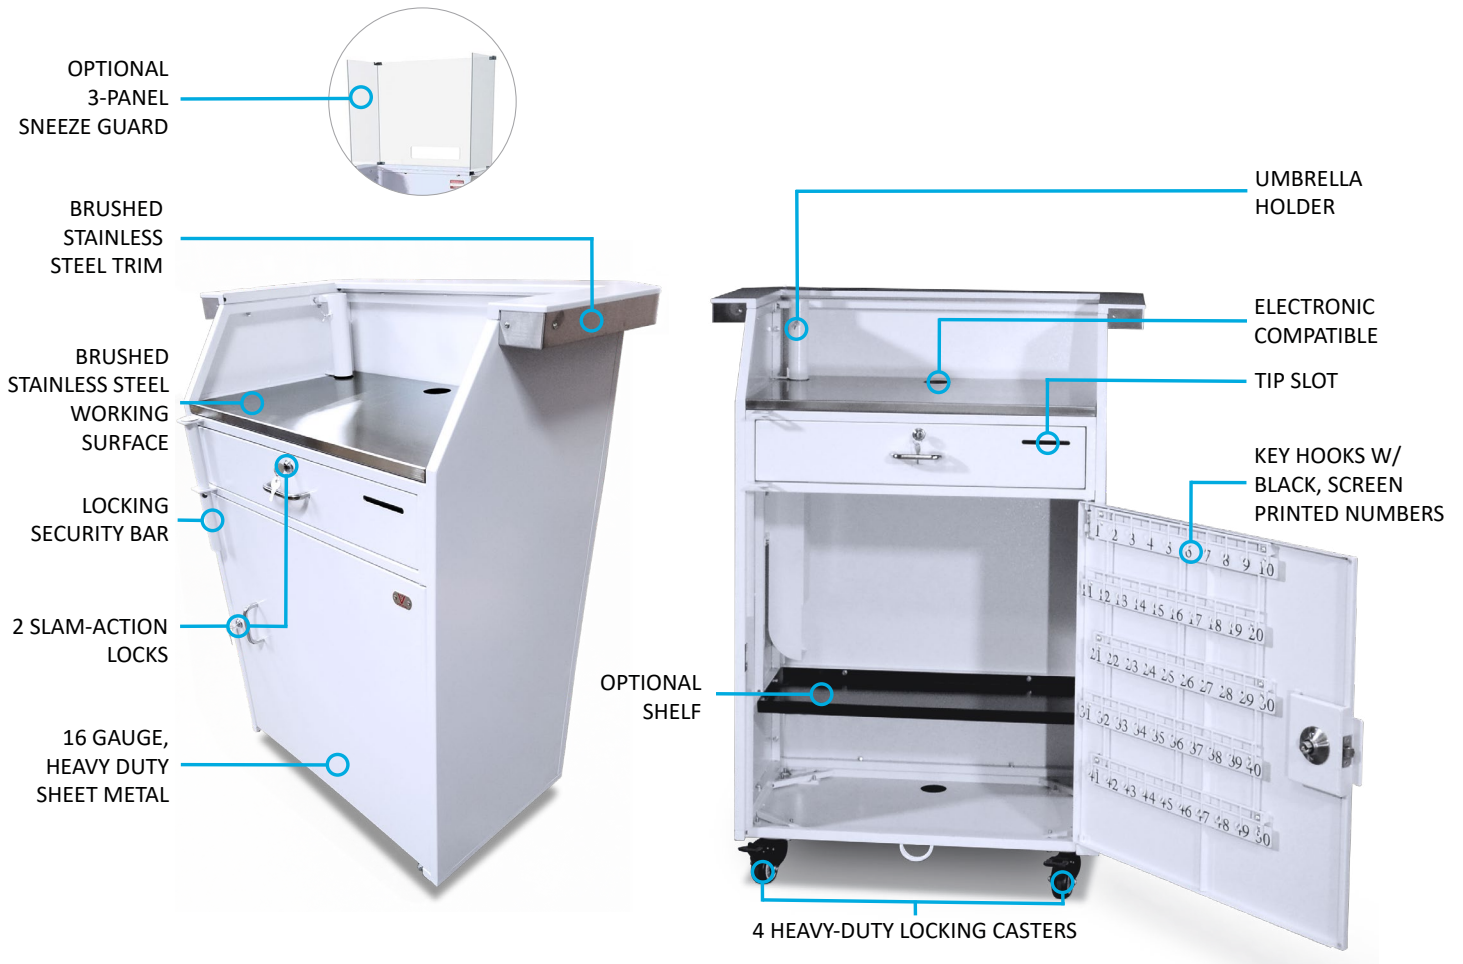

**TOTAL COST
BEFORE DELIVERY**

$1,428 (basic options)