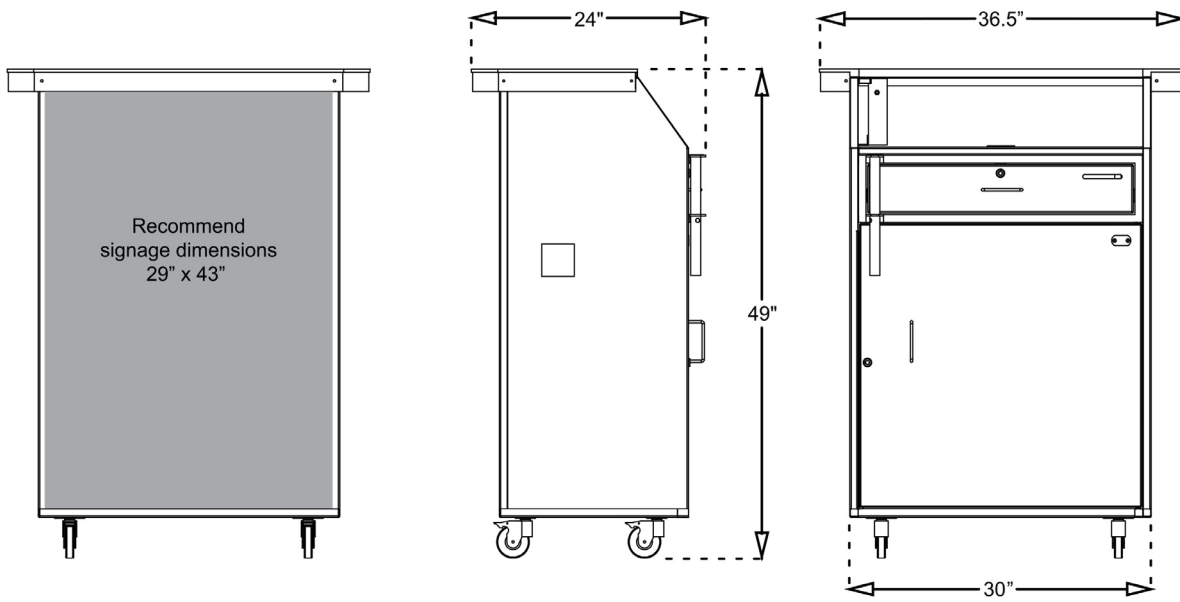

**TOTAL COST
BEFORE DELIVERY**

$1,428 (basic options)