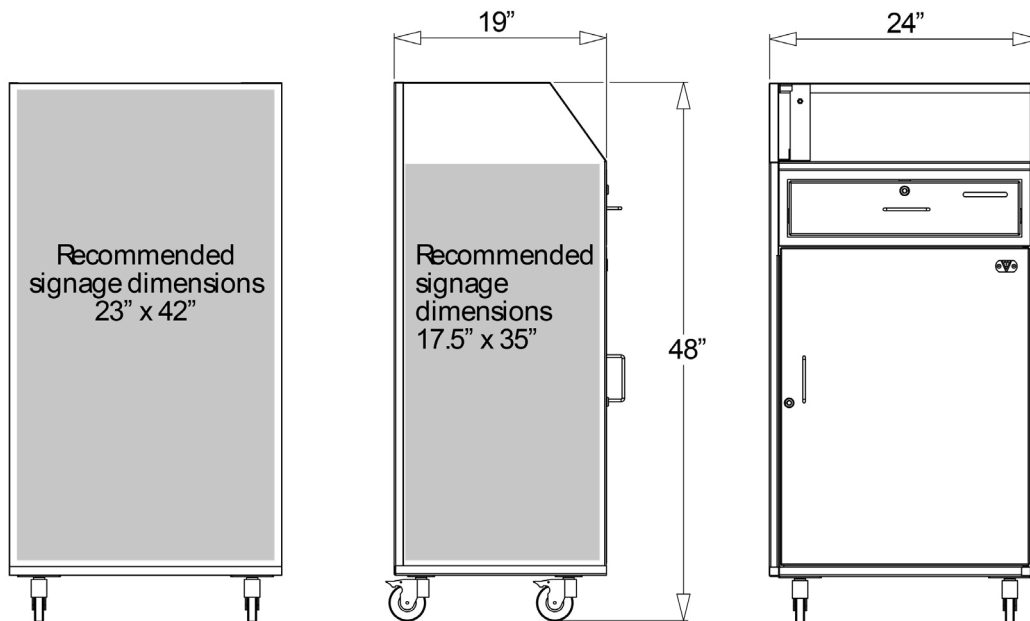

**TOTAL COST
BEFORE DELIVERY**

$868 (basic options)