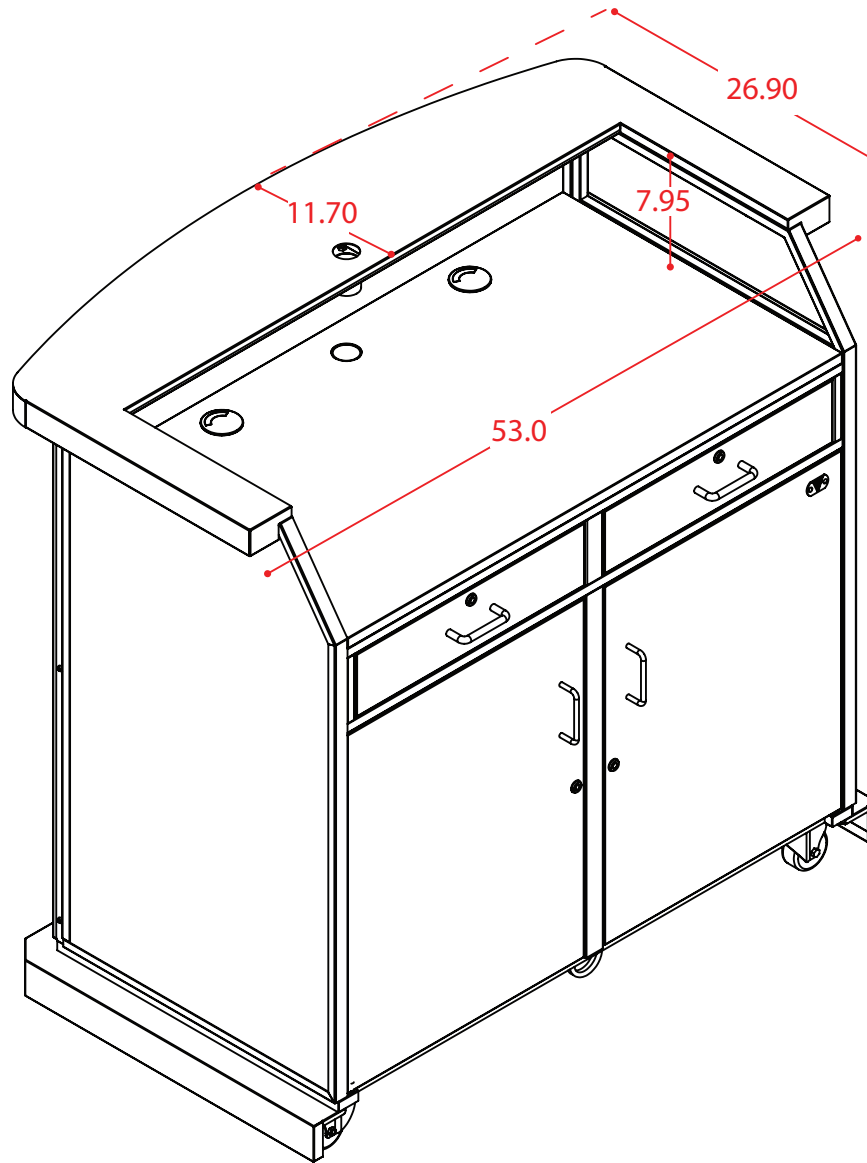

Curved Counter

THE VALET SPOT™

The Boss Valet Kiosk