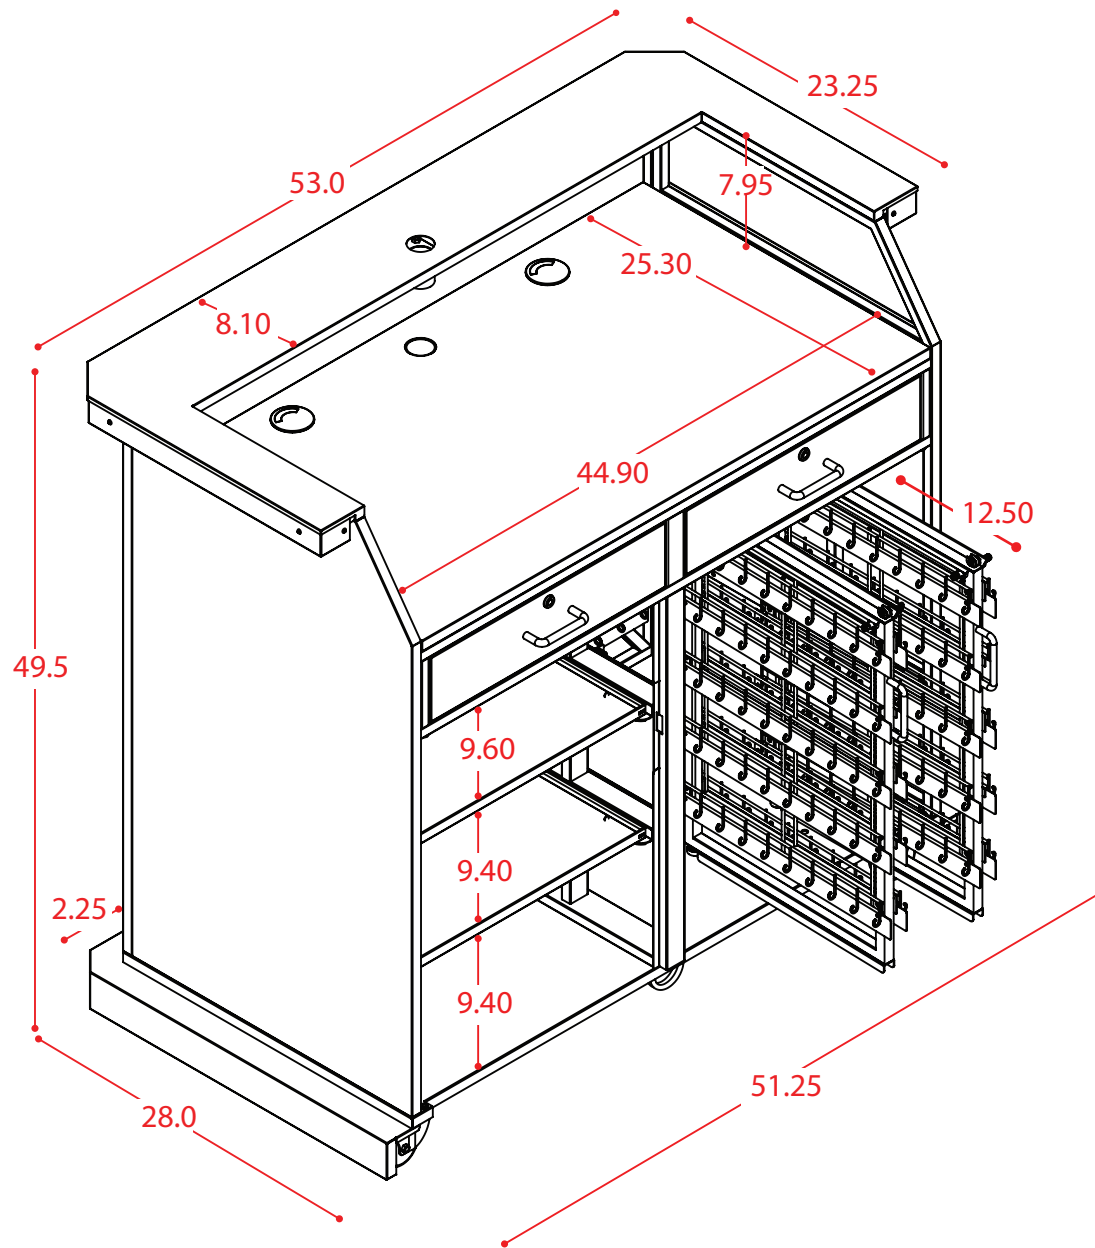

THE VALET SPOT™

The Boss Valet Kiosk

ALL DIMENSIONS ARE IN INCHES. THE INFORMATION CONTAINED WITHIN THIS DOCUMENT IS THE SOLE PROPERTY OF THE HOSTESS STATION COMPANY. ANY REPRODUCTION IN PART OR AS A WHOLE WITHOUT THE WRITTEN PERMISSION OF THE HOSTESS STATION COMPANY IS PROHIBITED.

Curved Counter

THE VALET SPOT™

The Boss Valet Kiosk